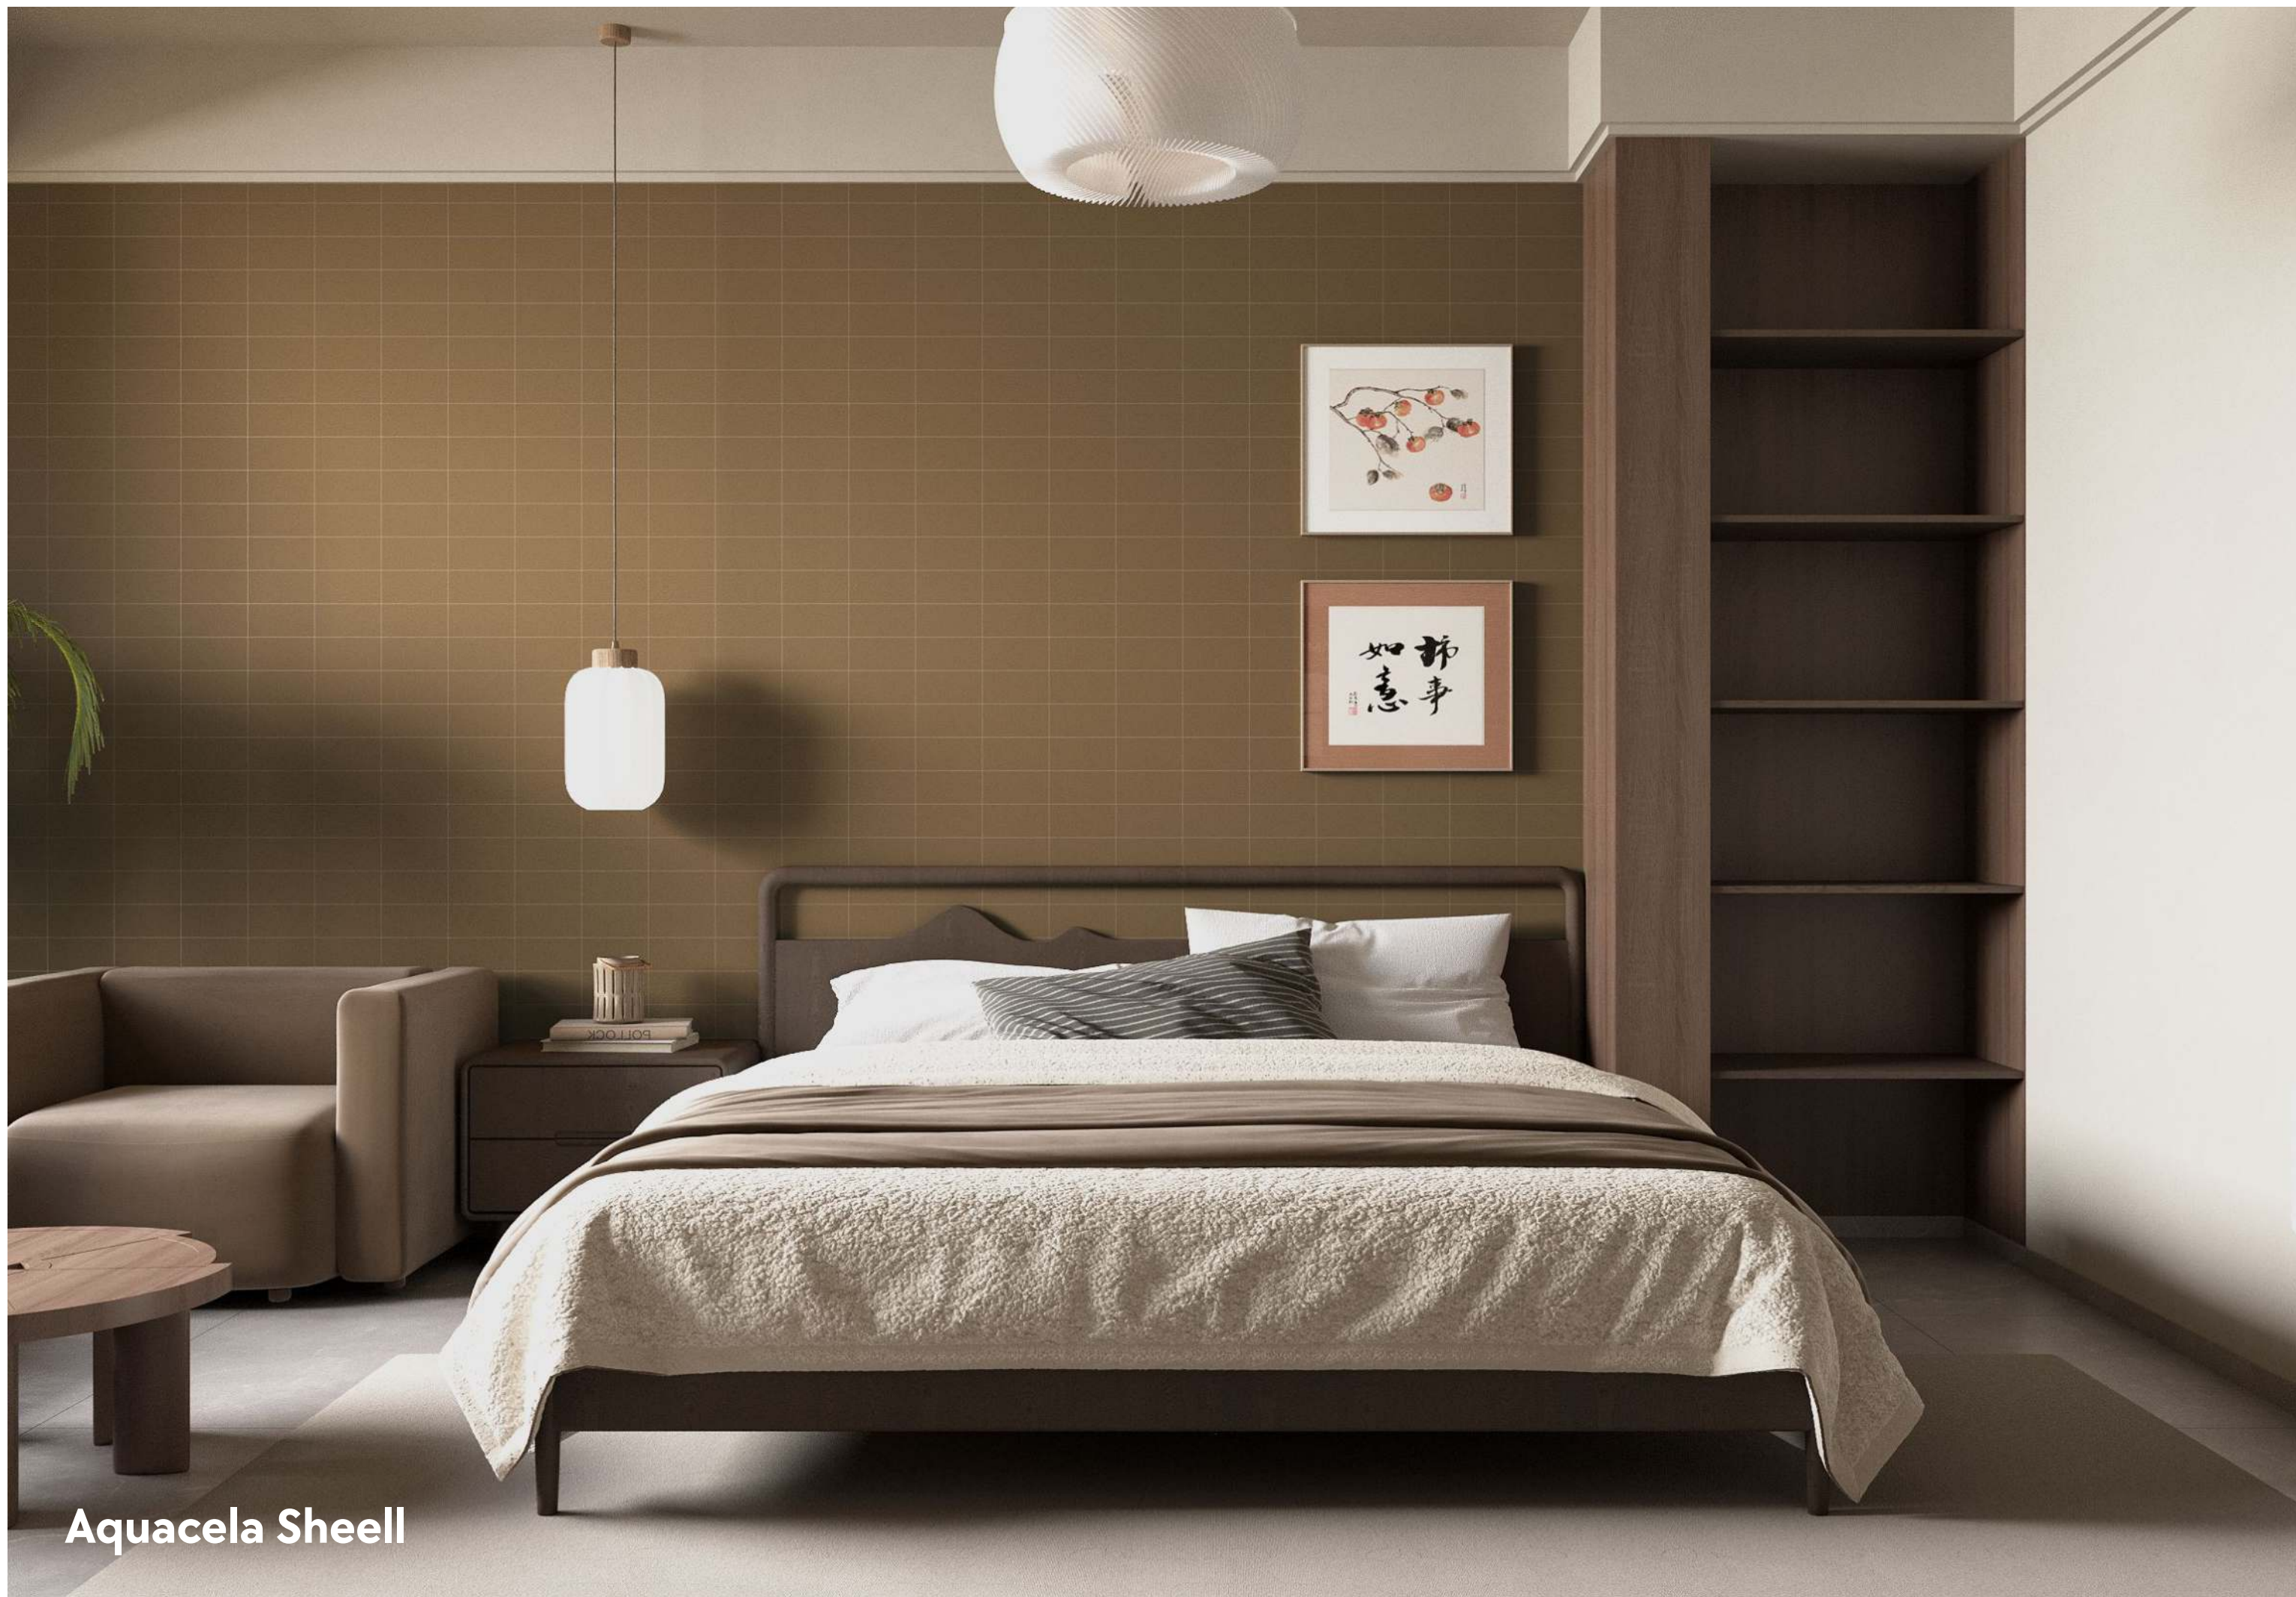

Light Green

Light Green

Aquacela Sheell

FORMAT : 100X200MM | 76X152MM

SURFACE : GLOSSY & MATT

*Aquacela
Sheell*

Aquacela Sheell

Thank You