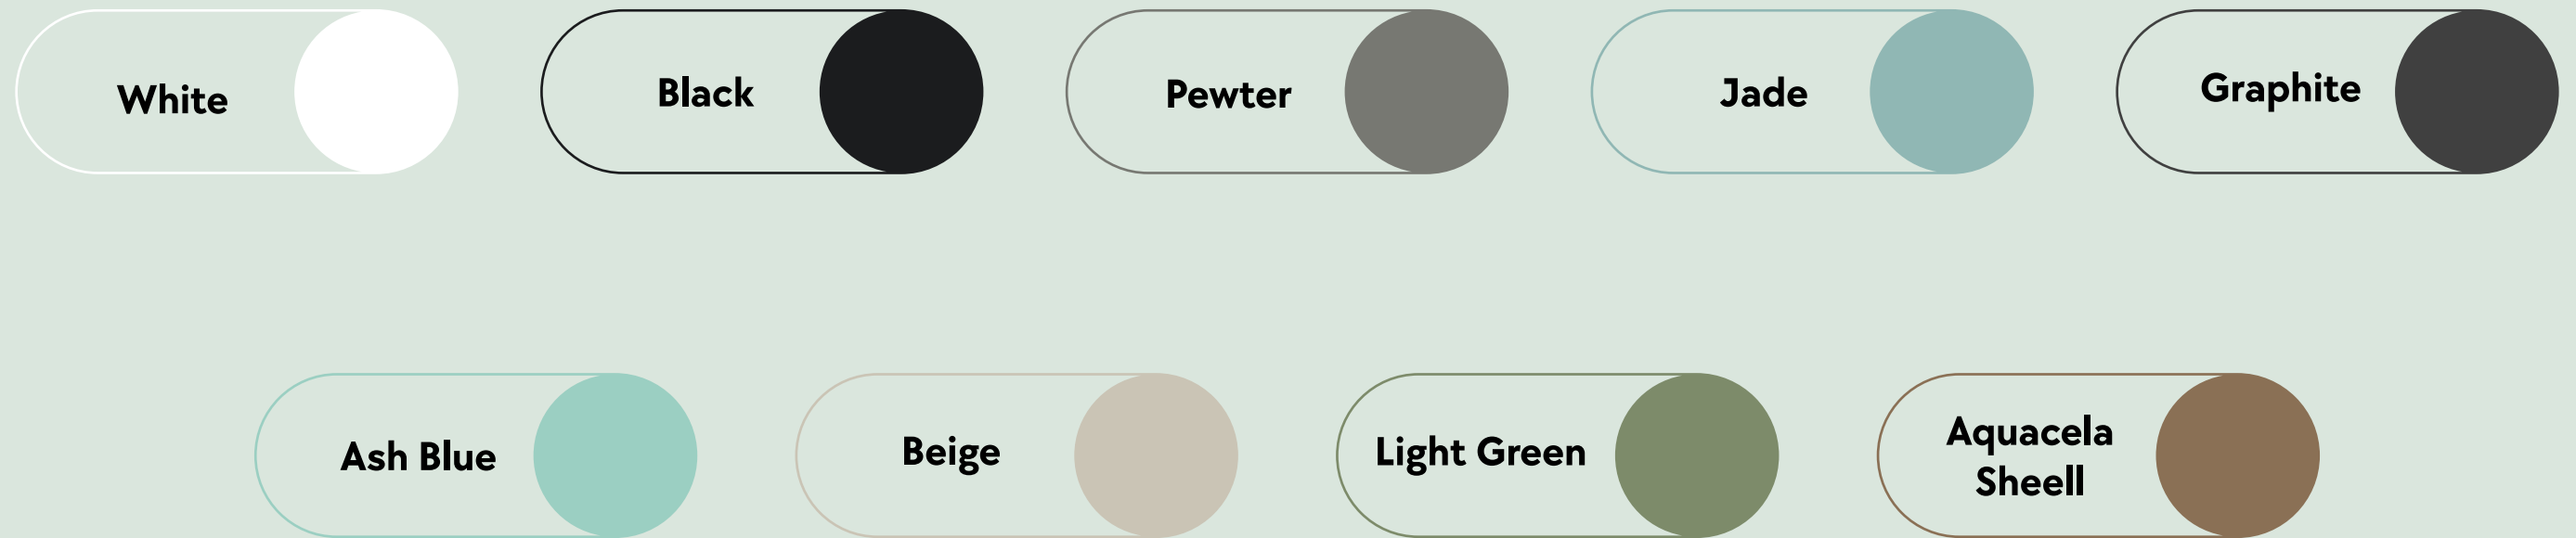

Subway tiles

bring sleek style to any space.

ELEGANT
COLLECTION

Available
11 COLORS

SIYATONE
BY SIYARAM

Introducing our latest assortment of subway tiles, meticulously crafted with dedication and expertise by the skilled artisans at Siyatone Global. Transform your surroundings with the enduring sophistication and modern allure of our breathtaking subway tiles.

SIYATONE
BY SIYARAM

White

FORMAT : 100X200MM | 76X152MM

SURFACE : GLOSSY & MATT

White

ELEGANT
COLLECTION

White

Black